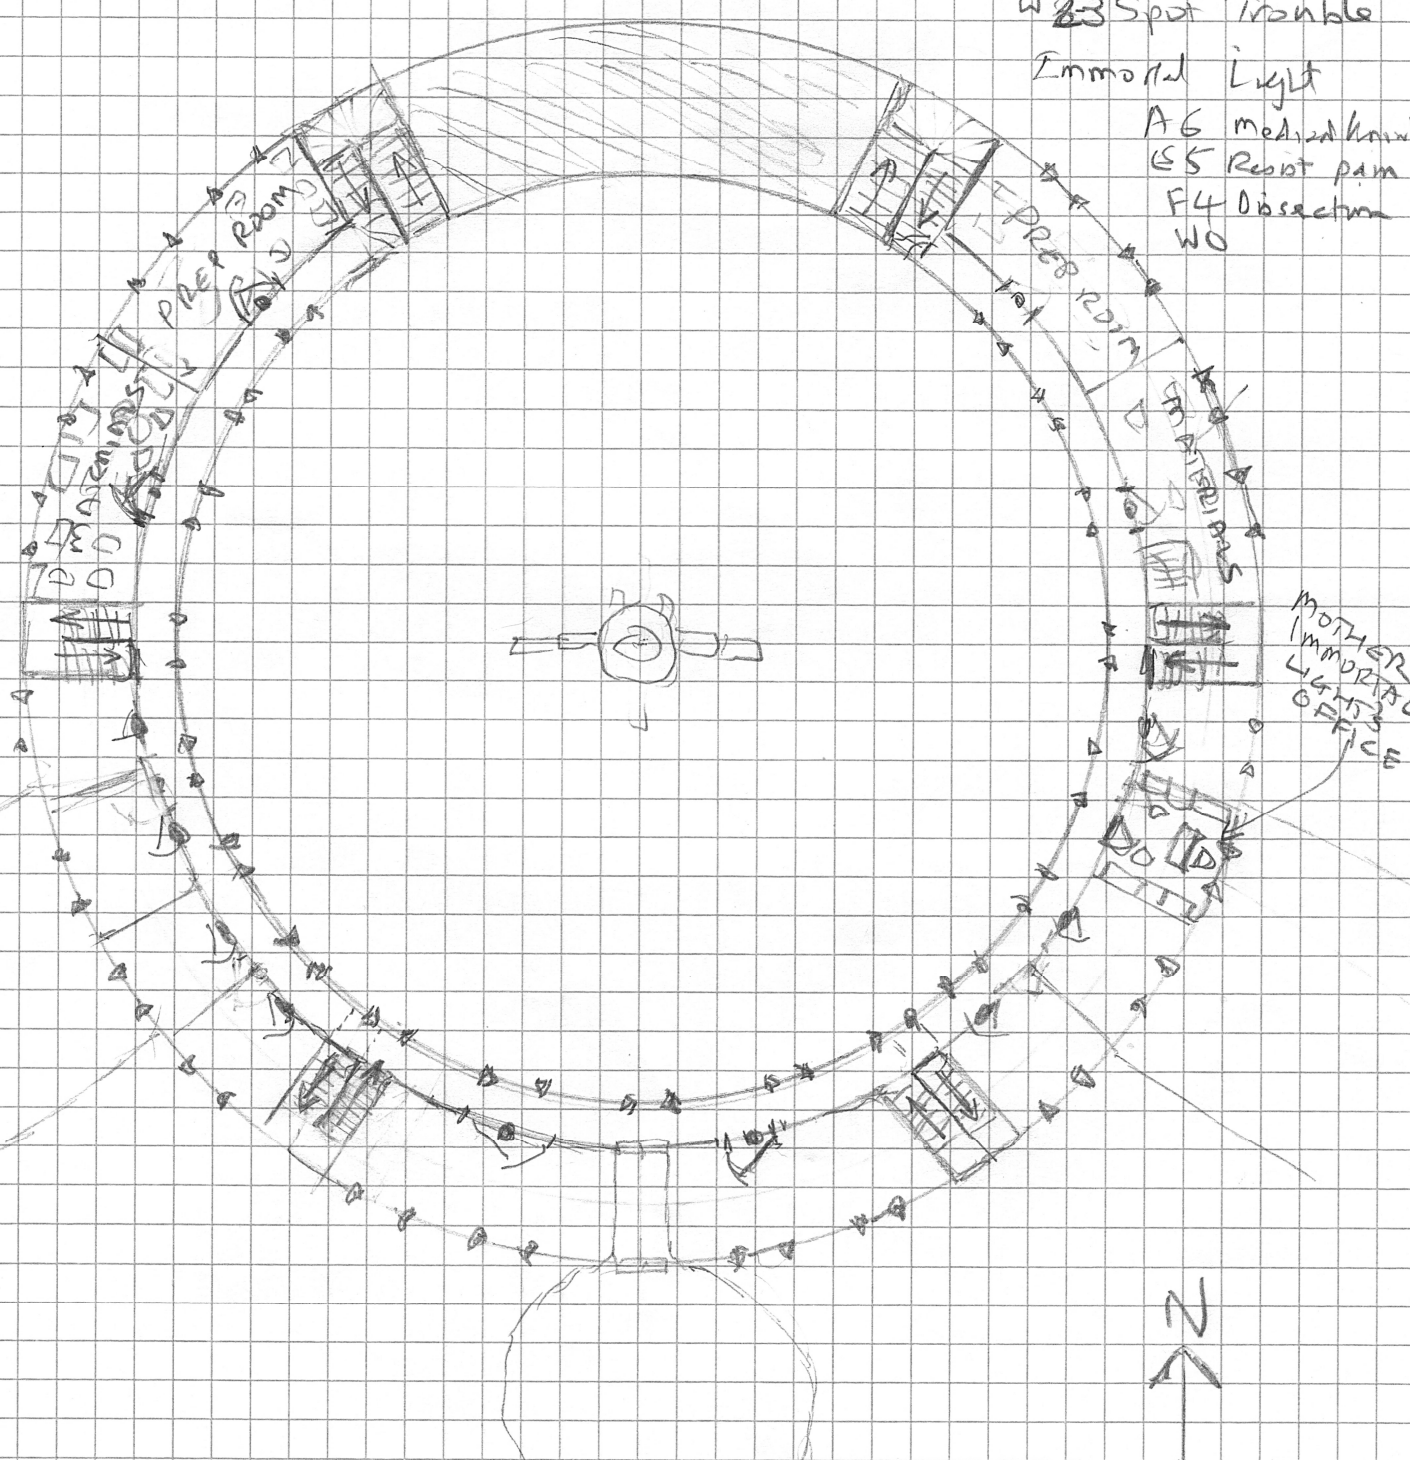

# TEMPLE OF MERCY

FIRST FLOOR

-2 MAGIC

(20')

- Guards
- A2 Orders
  - E3-4 Stand stolidly
  - P3-4 Sword
  - W2-3 Spot Trouble
- Immortal Light
- A6 medical knowl
  - E5 Reoprt pam
  - F4 Dissection
  - W0

0 10' 20' 30' 40' 50' 60' 70' 80'